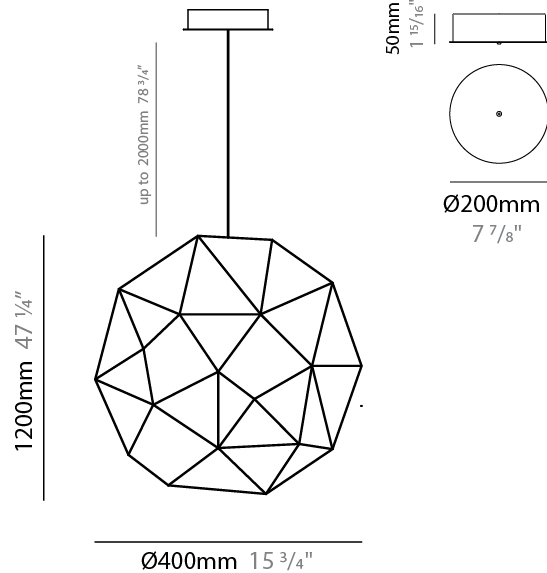

COSMOS GLOBE SUSPENSION

D101936-

base number   LED Dimming   Color Temperature   Finish Options

1. To build a product code in our configurator select the specify button on the base model # product page
2. To build a manual product code on this datasheet choose from the options listed below in blue font and add the suffix to the base model #

GENERAL

Series: Cosmos Globe
Brand: Quasar
Division: Design
Mounting Type: Suspension
Mounting Location: Ceiling
Subcategory: Ambient

PHYSICAL

Shape: Abstract
Diameter (mm): 400
Diameter (in): 15 3/4
Height (mm): 604
Height (in): 15 3/4
Max. Overall Height (mm): 2400
Max. Overall Height (in): 94 1/2
Light Distribution: Omnidirectional
Weight (kg): 4
Weight (lbs): 8.82
Fixture Finish: [NIC / BRA / BBR](#)
Fixture Material: Metal
Cable Details: 2000mm Cable
Upon Request: Custom Sizes

ELECTRICAL

Lamp Type: LED
Input Wattage (W): 12.6
Dimming: [0-10V Dimming / Phase Dimming (120Vac Only)](#)
Driver Included: Yes
Driver Location: Integrated
Driver Type: Constant Voltage - Universal
Driver Class: Class 2
Input Voltage (V): 120 - 277
Output Voltage (V): 12

LED

Number of LEDs: 21
Color Temperature (°K): [2400 / 2800](#)
Max. Delivered Lumen (lm): 630 (2800K)
CRI: >90 CRI
Lamp Life (hrs): 50000

OPTICAL

RATINGS AND CERTIFICATIONS

Certified By: Certified for North American Standards
IP rating: IP20