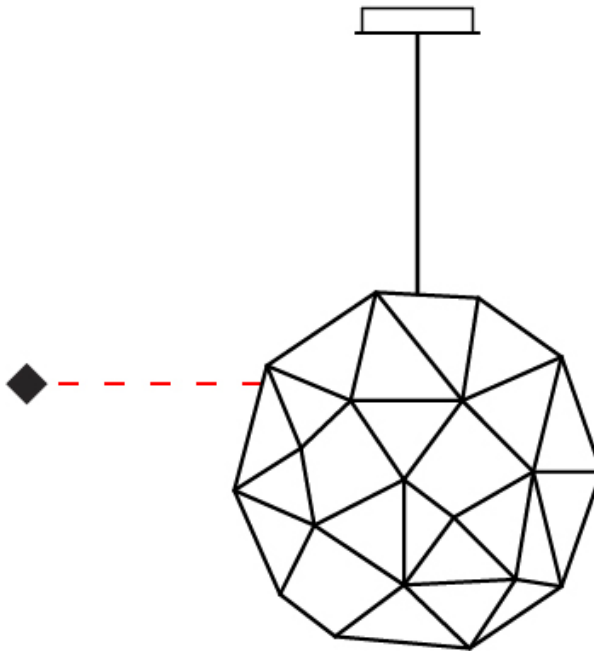

COSMOS GLOBE SUSPENSION

D101936-

PROJECT

TYPE

SPECIFIER

QUANTITY

DATE

D