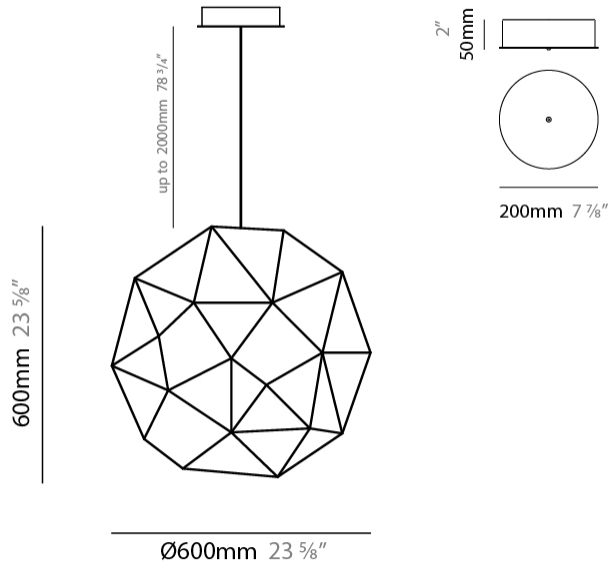

COSMOS GLOBE SUSPENSION

D101803-

base number   LED Dimming   Color Temperature   Finish Options

1. To build a product code in our configurator select the specify button on the base model # product page
2. To build a manual product code on this datasheet choose from the options listed below in blue font and add the suffix to the base model #

GENERAL

Series: Cosmos Globe
Brand: Quasar
Division: Design
Mounting Type: Suspension
Mounting Location: Ceiling
Subcategory: Ambient

PHYSICAL

Shape: Abstract
Diameter (mm): 600
Diameter (in): 23 5/8
Height (mm): 600
Height (in): 23 5/8
Max. Overall Height (mm): 2600
Max. Overall Height (in): 102 3/8
Light Distribution: Omnidirectional
Weight (kg): 4
Weight (lbs): 8.82
Fixture Finish: [NIC / BRA / BBR](#)
Fixture Material: Metal
Cable Details: 2000mm Cable
Upon Request: Custom Sizes

ELECTRICAL

Lamp Type: LED
Input Wattage (W): 16.2
Dimming: [0-10V Dimming / Phase Dimming (120Vac Only)](#)
Driver Included: Yes
Driver Location: Integrated
Driver Type: Constant Voltage - Universal
Driver Class: Class 2
Input Voltage (V): 120 - 277
Output Voltage (V): 12

LED

Number of LEDs: 27
Color Temperature (°K): [2400 / 2800](#)
Max. Delivered Lumen (lm): 810 (2800K)
CRI: >90 CRI
Lamp Life (hrs): 50000

OPTICAL

RATINGS AND CERTIFICATIONS

Certified By: Certified for North American Standards
IP rating: IP20