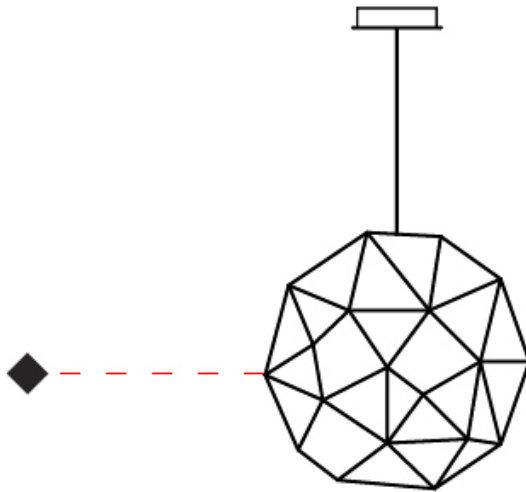

GENERAL

Series: Cosmos Globe
 Brand: Quasar
 Division: Design
 Mounting Type: Suspension
 Mounting Location: Ceiling
 Subcategory: Ambient

PHYSICAL

Shape: Abstract
 Diameter (mm): 600
 Diameter (in): 23 5/8
 Height (mm): 600
 Height (in): 23 5/8
 Max. Overall Height (mm): 2600
 Max. Overall Height (in): 102 3/8
 Light Distribution: Omnidirectional
 Weight (kg): 4
 Weight (lbs): 8.82
 Fixture Finish: [NIC / BRA / BBR](#)
 Fixture Material: Metal
 Cable Details: 2000mm Cable
 Upon Request: Custom Sizes

COSMOS GLOBE SUSPENSION

D101803-

PROJECT

TYPE

SPECIFIER

QUANTITY

DATE

COSMOS GLOBE SUSPENSION

GENERAL

Series: Cosmos Globe
 Brand: Quasar
 Division: Design
 Mounting Type: Suspension
 Mounting Location: Ceiling
 Subcategory: Ambient

PHYSICAL

Shape: Abstract
 Diameter (mm): 400
 Diameter (in): 15 3/4
 Height (mm): 604
 Height (in): 15 3/4
 Max. Overall Height (mm): 2400
 Max. Overall Height (in): 94 1/2
 Light Distribution: Omnidirectional
 Weight (kg): 4
 Weight (lbs): 8.82
 Fixture Finish: [NIC / BRA / BBR](#)
 Fixture Material: Metal
 Cable Details: 2000mm Cable
 Upon Request: Custom Sizes